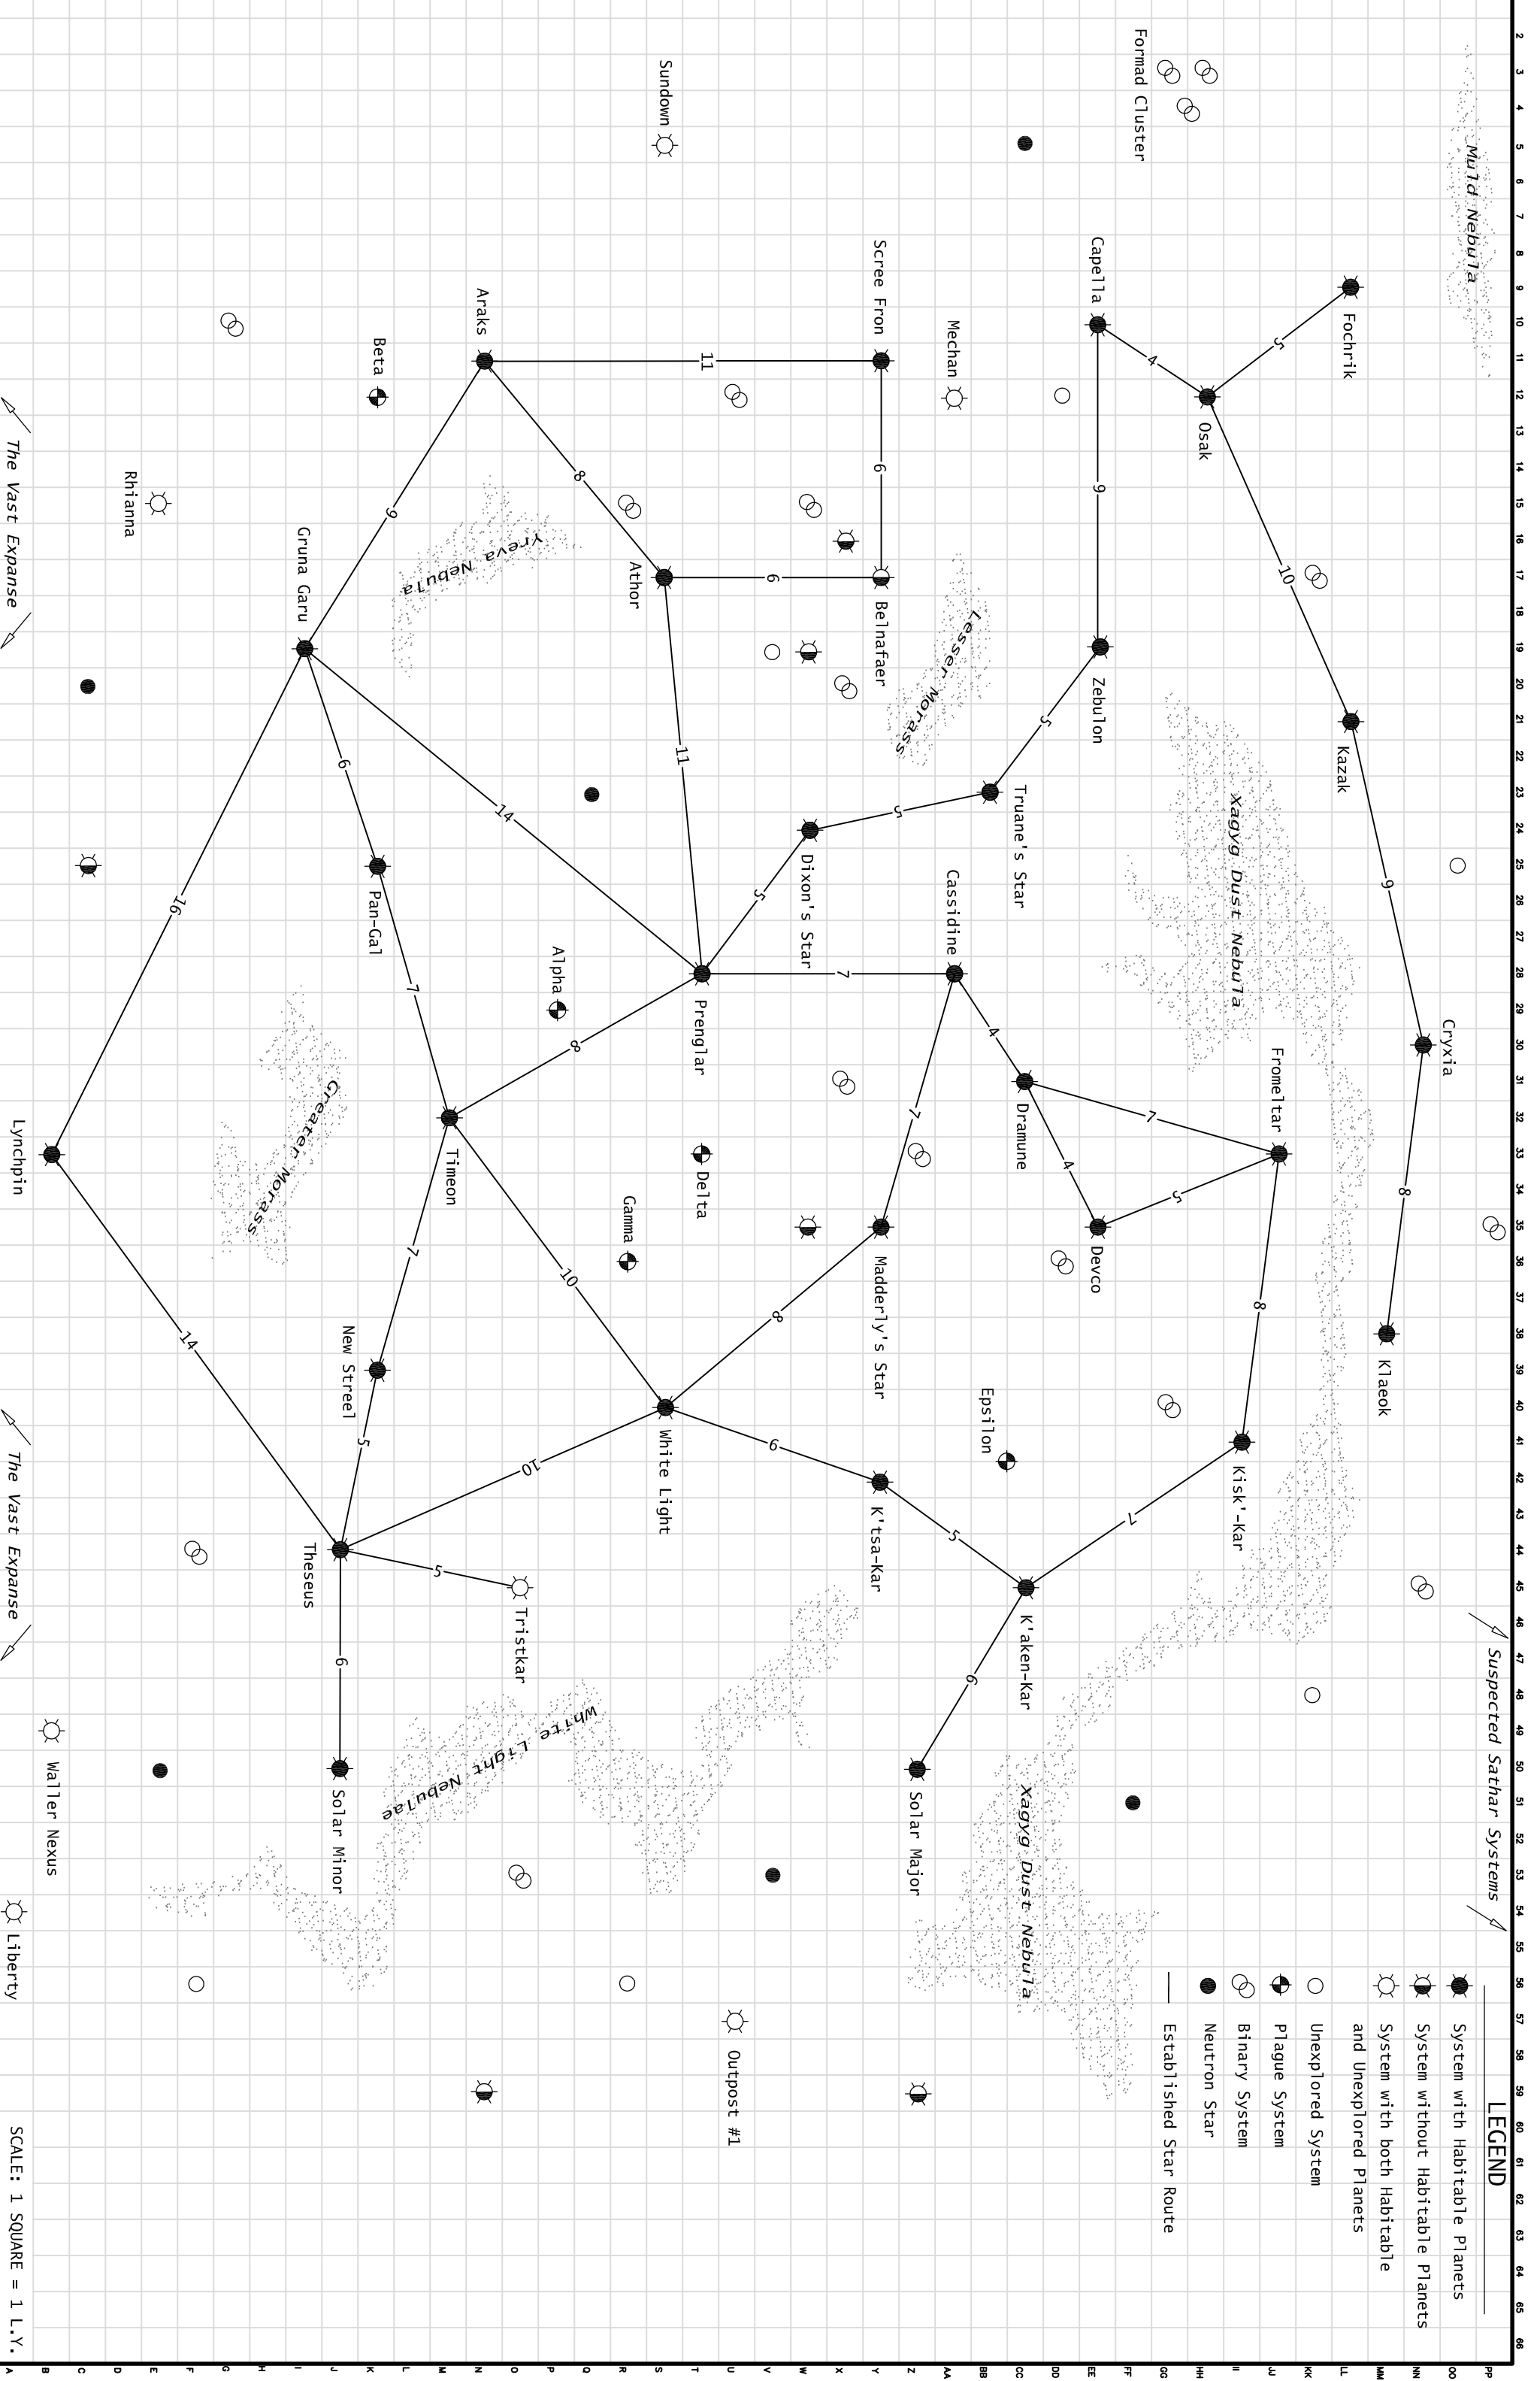

LEGEND

-  System with Habitable Planets
-  System without Habitable Planets
-  System with both Habitable and Unexplored Planets
-  Unexplored System
-  Plague System
-  Binary System
-  Neutron Star
-  Established Star Route

SCALE: 1 SQUARE = 1 L.Y.